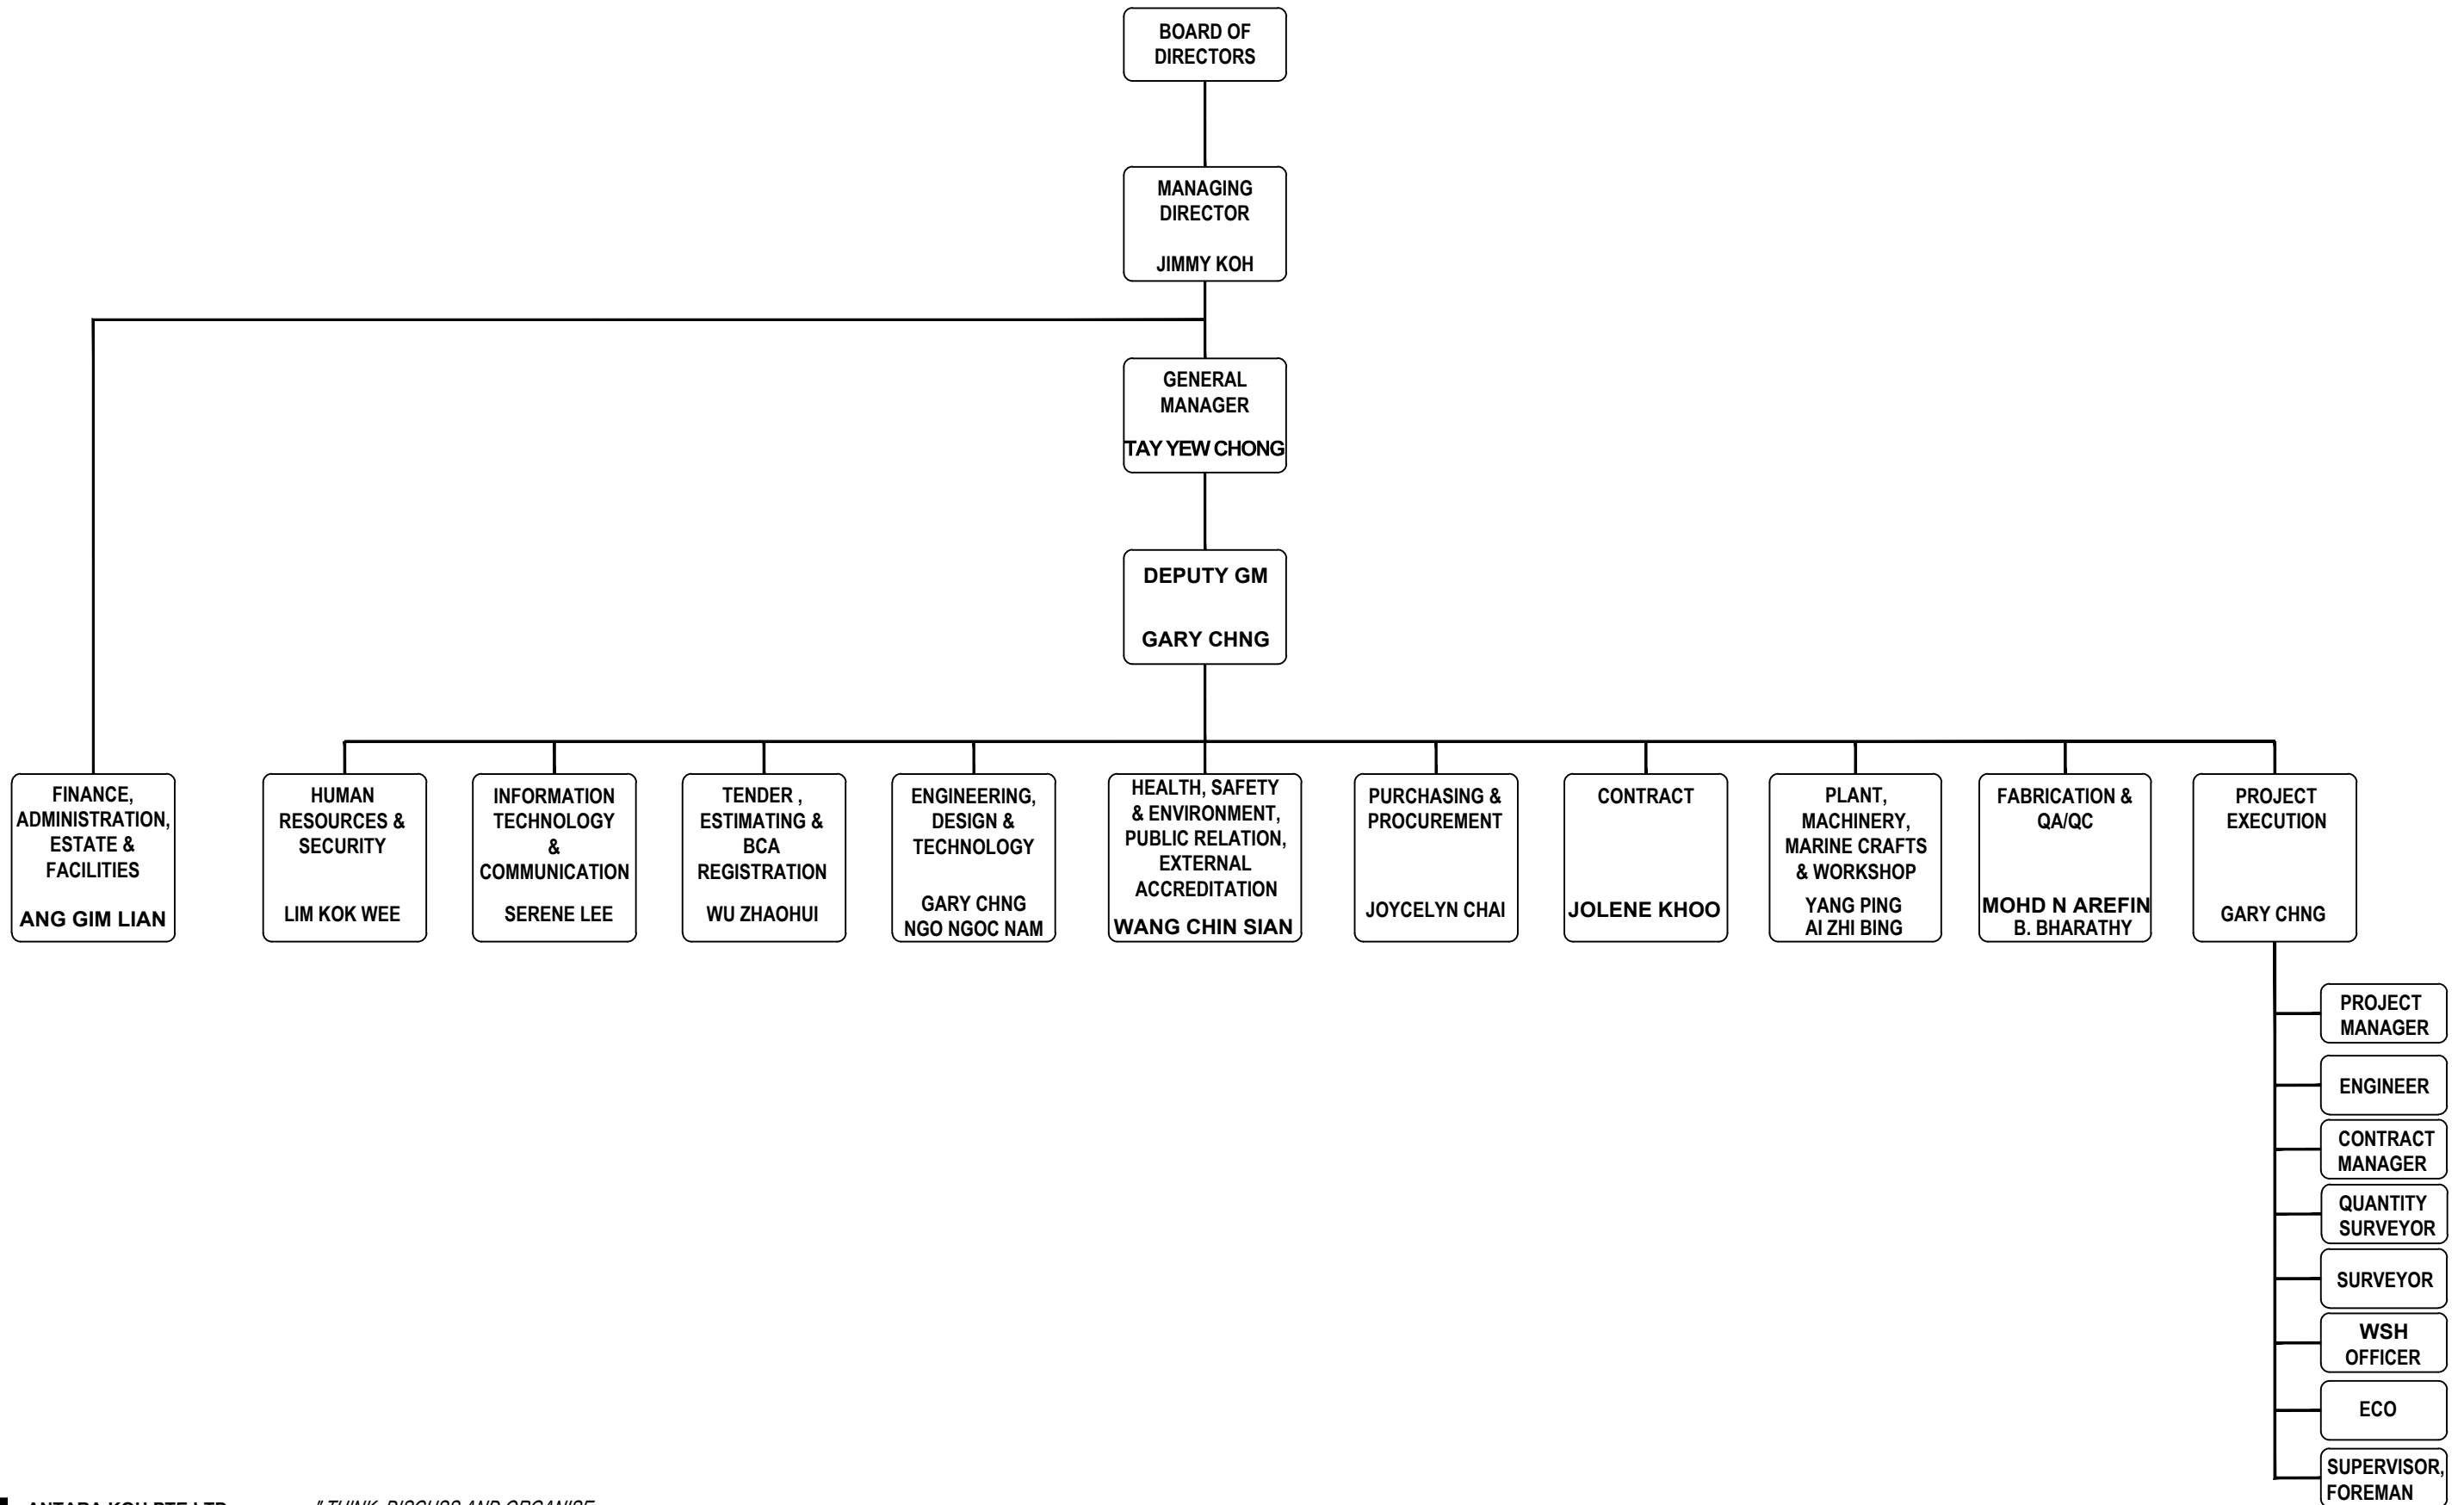

ANTARA KOH PTE LTD COMPANY ORGANIZATIONAL CHART

DATE	22.04.2021
REV	5